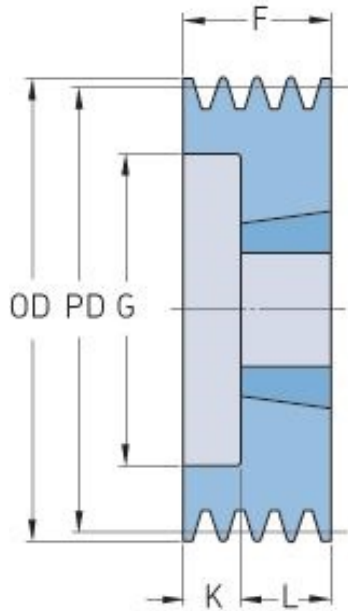

PHP 2SPA80TB

Pitch diameter (mm)	80
Outside diameter (mm)	85.5
Pulley type	6
Bushing no.	1210
Min. bore (mm)	11
Max. bore (mm)	32
F (mm)	35
G (mm)	47
K (mm)	10
L (mm)	25
M (mm)	-
H (mm)	-
Weight (kg)	0.6