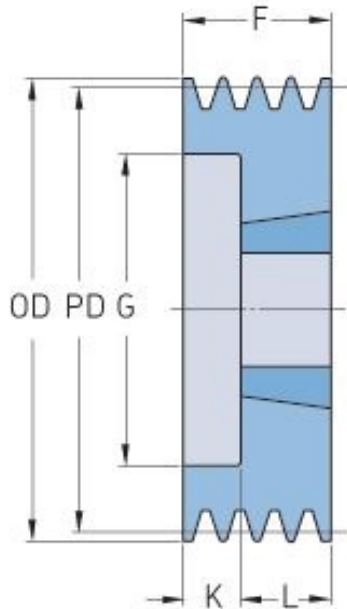

# PHP 2SPA85TB

Pitch diameter (mm)	85
Outside diameter (mm)	90.5
Pulley type	6
Bushing no.	1210
Min. bore (mm)	11
Max. bore (mm)	32
F (mm)	35
G (mm)	50
K (mm)	10
L (mm)	25
M (mm)	-
H (mm)	-
Weight (kg)	0.7