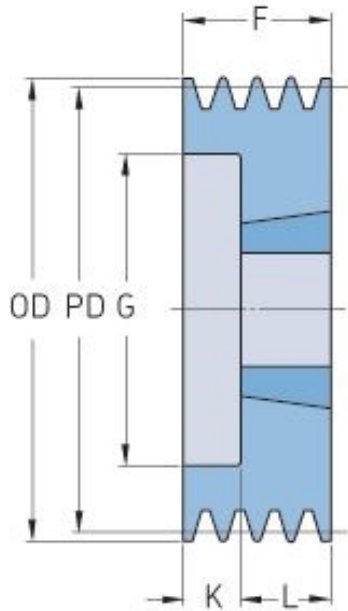

# PHP 2SPA90TB

Pitch diameter (mm)	90
Outside diameter (mm)	95.5
Pulley type	6
Bushing no.	1610
Min. bore (mm)	14
Max. bore (mm)	42
F (mm)	35
G (mm)	60
K (mm)	10
L (mm)	25
M (mm)	-
H (mm)	-
Weight (kg)	0.7