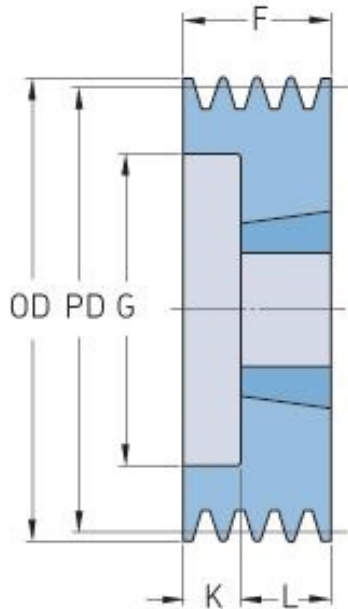

PHP 2SPA112TB

Pitch diameter (mm)	112
Outside diameter (mm)	117.5
Pulley type	6
Bushing no.	1610
Min. bore (mm)	14
Max. bore (mm)	42
F (mm)	35
G (mm)	80
K (mm)	10
L (mm)	25
M (mm)	-
H (mm)	-
Weight (kg)	1.4