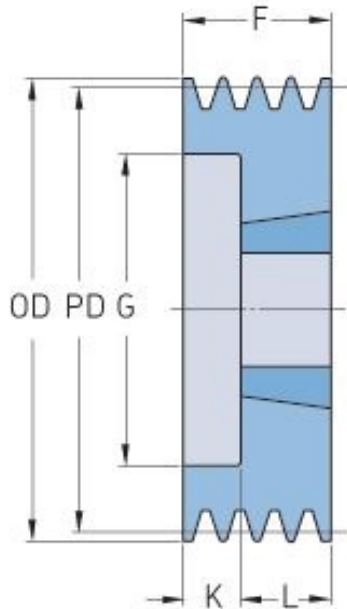

PHP 2SPA125TB

Pitch diameter (mm)	125
Outside diameter (mm)	130.5
Pulley type	6
Bushing no.	1610
Min. bore (mm)	14
Max. bore (mm)	42
F (mm)	35
G (mm)	90
K (mm)	10
L (mm)	25
M (mm)	-
H (mm)	-
Weight (kg)	1.9