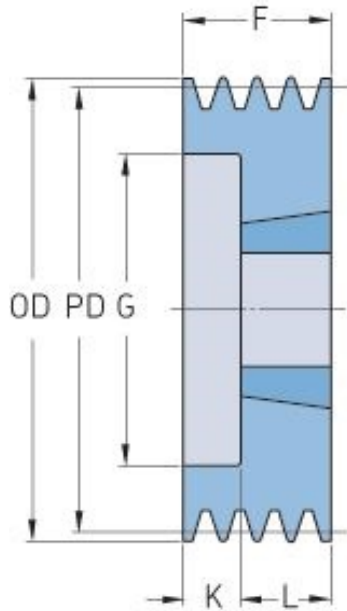

PHP 2SPA132TB

| | |
|-----------------------|-------|
| Pitch diameter (mm) | 132 |
| Outside diameter (mm) | 137.5 |
| Pulley type | 6 |
| Bushing no. | 2012 |
| Min. bore (mm) | 14 |
| Max. bore (mm) | 50 |
| F (mm) | 35 |
| G (mm) | 98 |
| K (mm) | 3 |
| L (mm) | 32 |
| M (mm) | - |
| H (mm) | - |
| Weight (kg) | 2.1 |