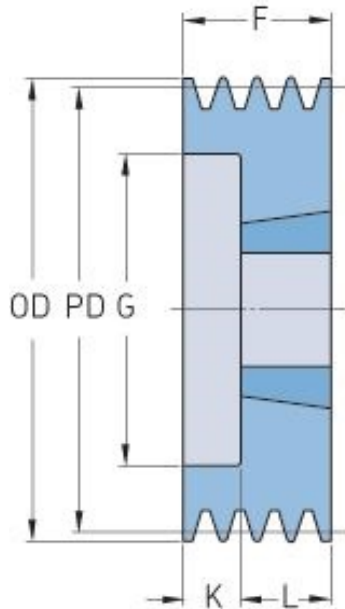

PHP 2SPA140TB

Pitch diameter (mm)	140
Outside diameter (mm)	145.5
Pulley type	6
Bushing no.	2012
Min. bore (mm)	14
Max. bore (mm)	50
F (mm)	35
G (mm)	106
K (mm)	3
L (mm)	32
M (mm)	-
H (mm)	-
Weight (kg)	2.6