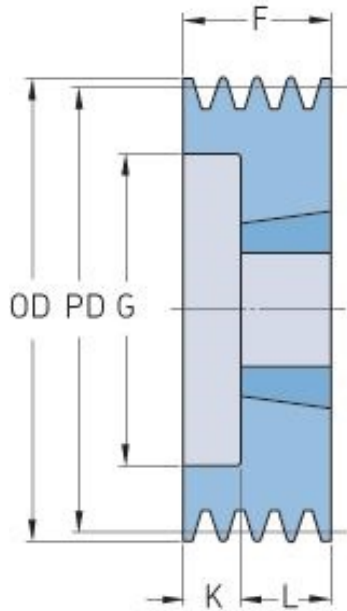

PHP 2SPA150TB

Pitch diameter (mm)	150
Outside diameter (mm)	155.5
Pulley type	6
Bushing no.	2012
Min. bore (mm)	14
Max. bore (mm)	50
F (mm)	35
G (mm)	116
K (mm)	3
L (mm)	32
M (mm)	-
H (mm)	-
Weight (kg)	3.2