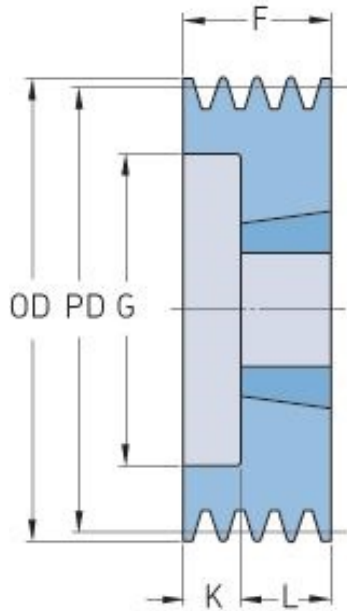

# PHP 2SPA160TB

Pitch diameter (mm)	160
Outside diameter (mm)	165.5
Pulley type	6
Bushing no.	2012
Min. bore (mm)	14
Max. bore (mm)	50
F (mm)	35
G (mm)	125
K (mm)	3
L (mm)	32
M (mm)	-
H (mm)	-
Weight (kg)	3.8