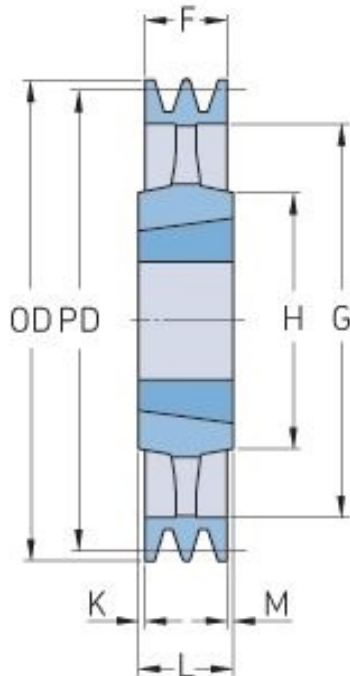

PHP 2SPA224TB

Pitch diameter (mm)	224
Outside diameter (mm)	229.5
Pulley type	4
Bushing no.	2517
Min. bore (mm)	16
Max. bore (mm)	60
F (mm)	35
G (mm)	189
K (mm)	-
L (mm)	45
M (mm)	10
H (mm)	120
Weight (kg)	6.6