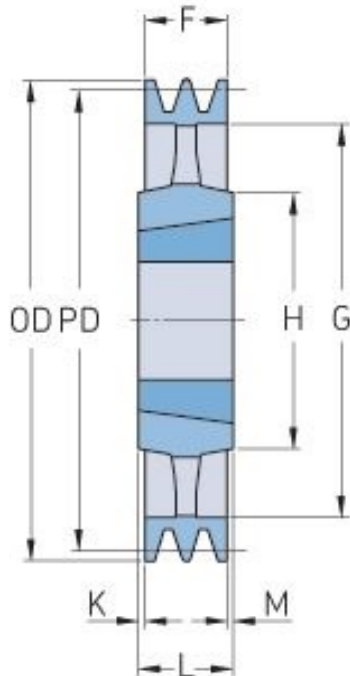

PHP 2SPA400TB

Pitch diameter (mm)	400
Outside diameter (mm)	405.5
Pulley type	4
Bushing no.	2517
Min. bore (mm)	16
Max. bore (mm)	60
F (mm)	35
G (mm)	365
K (mm)	-
L (mm)	45
M (mm)	10
H (mm)	120
Weight (kg)	11.3