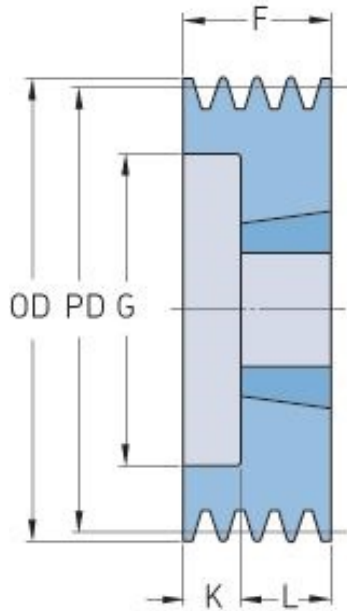

PHP 2SPB100TB

Pitch diameter (mm)	100
Outside diameter (mm)	107
Pulley type	6
Bushing no.	1610
Min. bore (mm)	14
Max. bore (mm)	42
F (mm)	44
G (mm)	62
K (mm)	19
L (mm)	25
M (mm)	-
H (mm)	-
Weight (kg)	1.3