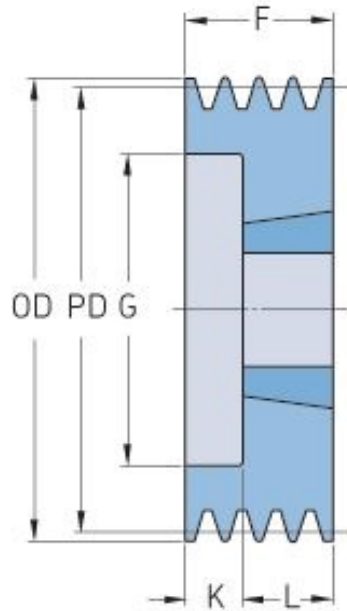

PHP 2SPB106TB

Pitch diameter (mm)	106
Outside diameter (mm)	113
Pulley type	6
Bushing no.	1610
Min. bore (mm)	14
Max. bore (mm)	42
F (mm)	44
G (mm)	67
K (mm)	19
L (mm)	25
M (mm)	-
H (mm)	-
Weight (kg)	1.5