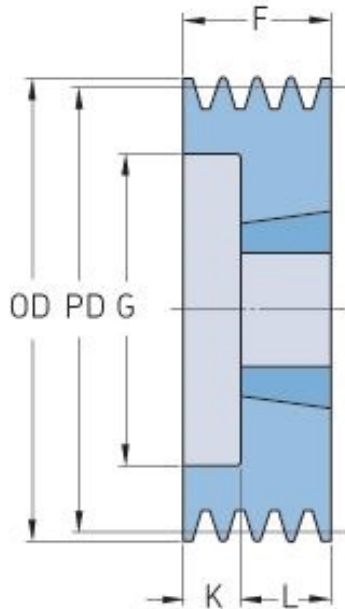

PHP 2SPB112TB

Pitch diameter (mm)	112
Outside diameter (mm)	119
Pulley type	6
Bushing no.	1610
Min. bore (mm)	14
Max. bore (mm)	42
F (mm)	44
G (mm)	72
K (mm)	19
L (mm)	25
M (mm)	-
H (mm)	-
Weight (kg)	1.5