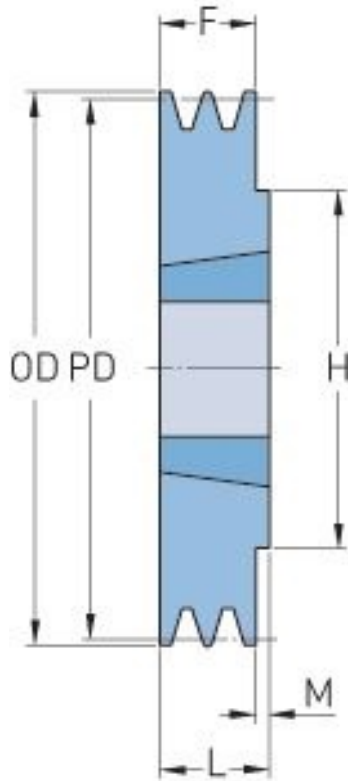

PHP 2SPB180TB

Pitch diameter (mm)	180
Outside diameter (mm)	187
Pulley type	1
Bushing no.	2517
Min. bore (mm)	16
Max. bore (mm)	60
F (mm)	44
G (mm)	-
K (mm)	-
L (mm)	45
M (mm)	1
H (mm)	120
Weight (kg)	5.5