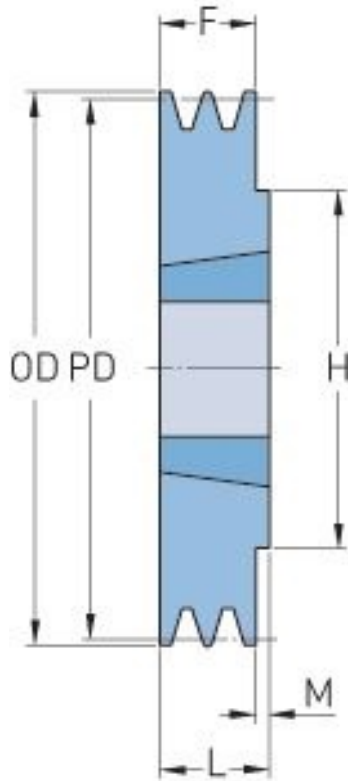

PHP 2SPB200TB

Pitch diameter (mm)	200
Outside diameter (mm)	207
Pulley type	1
Bushing no.	2517
Min. bore (mm)	16
Max. bore (mm)	60
F (mm)	44
G (mm)	-
K (mm)	-
L (mm)	45
M (mm)	1
H (mm)	120
Weight (kg)	7.5