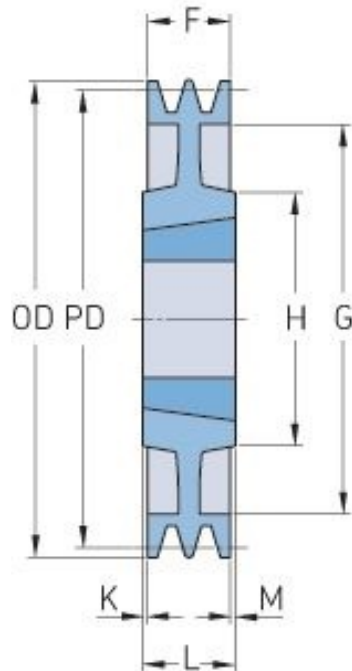

PHP 2SPB212TB

Pitch diameter (mm)	212
Outside diameter (mm)	219
Pulley type	8
Bushing no.	2517
Min. bore (mm)	16
Max. bore (mm)	60
F (mm)	44
G (mm)	169
K (mm)	-
L (mm)	45
M (mm)	1
H (mm)	120
Weight (kg)	7