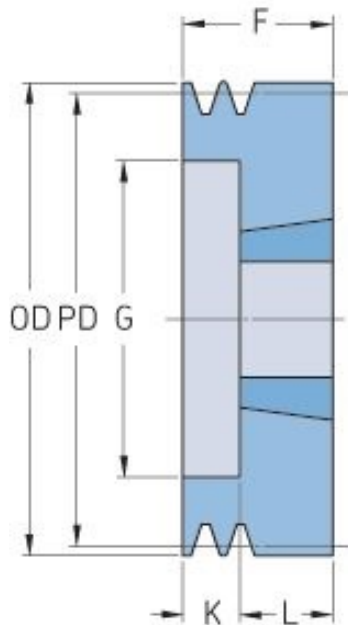

# PHP 2SPZ56TB

Pitch diameter (mm)	56
Outside diameter (mm)	60
Pulley type	9
Bushing no.	1008
Min. bore (mm)	9
Max. bore (mm)	25
F (mm)	49
G (mm)	35
K (mm)	27
L (mm)	22
M (mm)	-
H (mm)	-
Weight (kg)	0.5