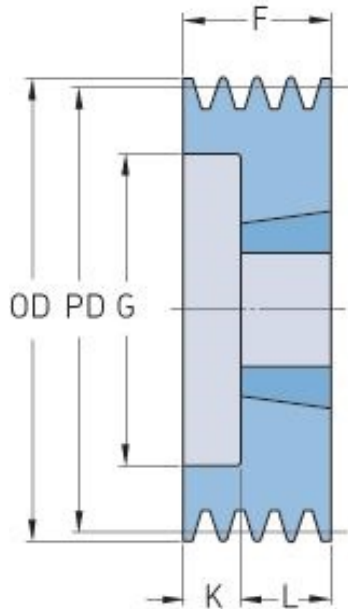

# PHP 2SPZ67TB

Pitch diameter (mm)	67
Outside diameter (mm)	71
Pulley type	6
Bushing no.	1108
Min. bore (mm)	9
Max. bore (mm)	28
F (mm)	28
G (mm)	42
K (mm)	6
L (mm)	22
M (mm)	-
H (mm)	-
Weight (kg)	0.4