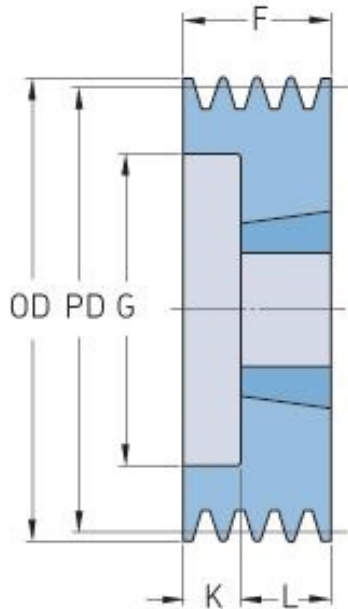

# PHP 2SPZ71TB

Pitch diameter (mm)	71
Outside diameter (mm)	75
Pulley type	6
Bushing no.	1108
Min. bore (mm)	9
Max. bore (mm)	28
F (mm)	28
G (mm)	42
K (mm)	6
L (mm)	22
M (mm)	-
H (mm)	-
Weight (kg)	0.5