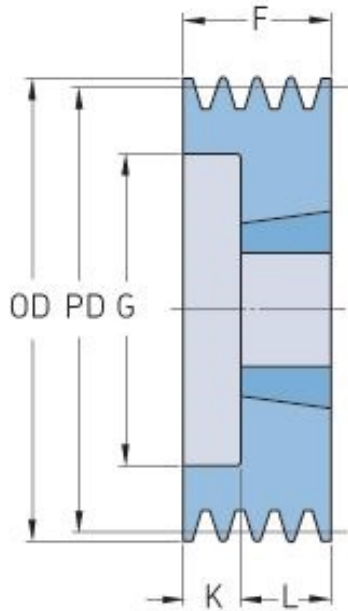

# PHP 2SPZ80TB

Pitch diameter (mm)	80
Outside diameter (mm)	84
Pulley type	6
Bushing no.	1210
Min. bore (mm)	11
Max. bore (mm)	32
F (mm)	28
G (mm)	51
K (mm)	3
L (mm)	25
M (mm)	-
H (mm)	-
Weight (kg)	0.6