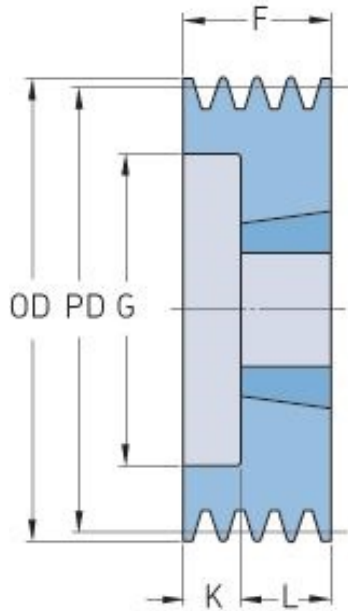

# PHP 2SPZ95TB

Pitch diameter (mm)	95
Outside diameter (mm)	99
Pulley type	6
Bushing no.	1610
Min. bore (mm)	14
Max. bore (mm)	42
F (mm)	28
G (mm)	66
K (mm)	3
L (mm)	25
M (mm)	-
H (mm)	-
Weight (kg)	0.8