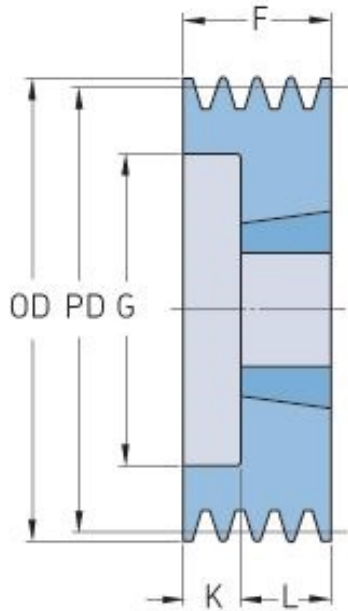

PHP 2SPZ100TB

Pitch diameter (mm)	100
Outside diameter (mm)	104
Pulley type	6
Bushing no.	1610
Min. bore (mm)	14
Max. bore (mm)	42
F (mm)	28
G (mm)	71
K (mm)	3
L (mm)	25
M (mm)	-
H (mm)	-
Weight (kg)	0.9