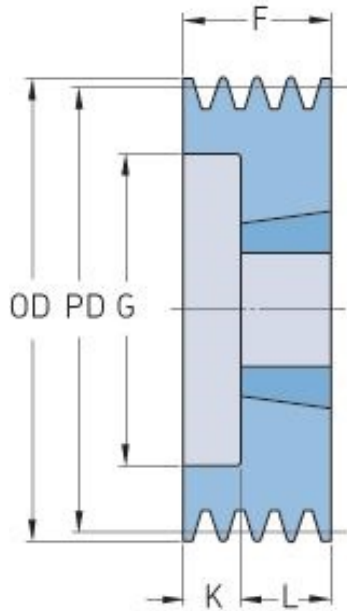

# PHP 2SPZ106TB

Pitch diameter (mm)	106
Outside diameter (mm)	110
Pulley type	6
Bushing no.	1610
Min. bore (mm)	14
Max. bore (mm)	42
F (mm)	28
G (mm)	76
K (mm)	3
L (mm)	25
M (mm)	-
H (mm)	-
Weight (kg)	1.1