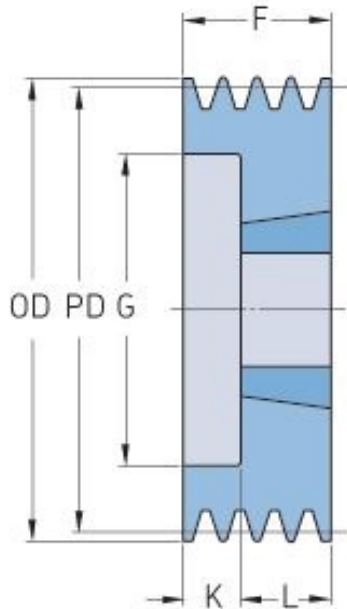

PHP 2SPZ112TB

Pitch diameter (mm)	112
Outside diameter (mm)	116
Pulley type	6
Bushing no.	1610
Min. bore (mm)	14
Max. bore (mm)	42
F (mm)	28
G (mm)	84
K (mm)	3
L (mm)	25
M (mm)	-
H (mm)	-
Weight (kg)	1.3