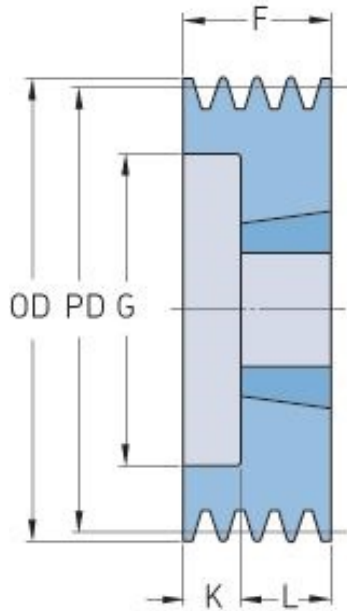

PHP 2SPZ118TB

Pitch diameter (mm)	118
Outside diameter (mm)	122
Pulley type	6
Bushing no.	1610
Min. bore (mm)	14
Max. bore (mm)	42
F (mm)	28
G (mm)	90
K (mm)	3
L (mm)	25
M (mm)	-
H (mm)	-
Weight (kg)	1.5