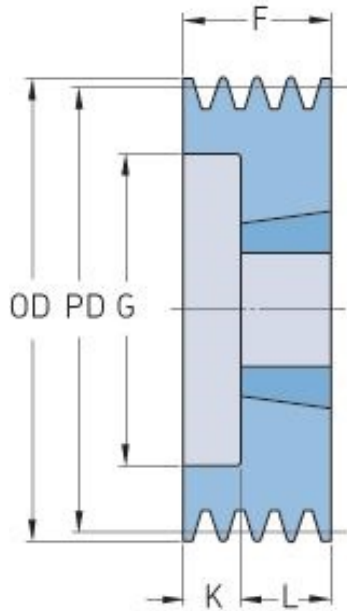

# PHP 2SPZ125TB

Pitch diameter (mm)	125
Outside diameter (mm)	129
Pulley type	6
Bushing no.	1610
Min. bore (mm)	14
Max. bore (mm)	42
F (mm)	28
G (mm)	97
K (mm)	3
L (mm)	25
M (mm)	-
H (mm)	-
Weight (kg)	1.7