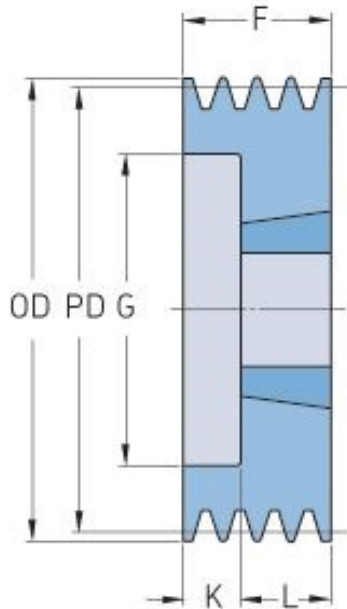

PHP 2SPZ132TB

Pitch diameter (mm)	132
Outside diameter (mm)	136
Pulley type	6
Bushing no.	1610
Min. bore (mm)	14
Max. bore (mm)	42
F (mm)	28
G (mm)	104
K (mm)	3
L (mm)	25
M (mm)	-
H (mm)	-
Weight (kg)	2