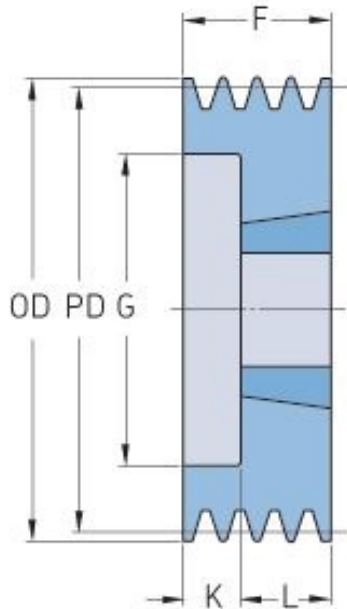

PHP 2SPZ140TB

Pitch diameter (mm)	140
Outside diameter (mm)	144
Pulley type	6
Bushing no.	1610
Min. bore (mm)	14
Max. bore (mm)	42
F (mm)	28
G (mm)	112
K (mm)	3
L (mm)	25
M (mm)	-
H (mm)	-
Weight (kg)	2.4