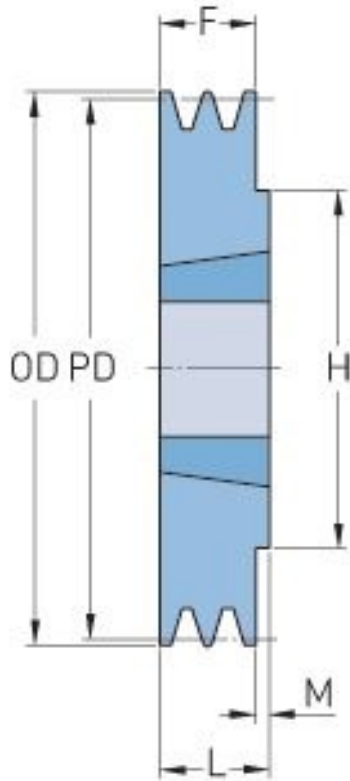

PHP 2SPZ150TB

Pitch diameter (mm)	150
Outside diameter (mm)	154
Pulley type	1
Bushing no.	2012
Min. bore (mm)	14
Max. bore (mm)	50
F (mm)	28
G (mm)	-
K (mm)	-
L (mm)	32
M (mm)	4
H (mm)	100
Weight (kg)	2.6