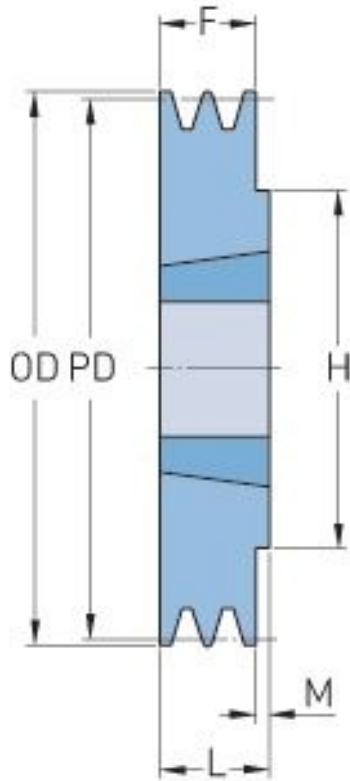

PHP 2SPZ160TB

Pitch diameter (mm)	160
Outside diameter (mm)	164
Pulley type	1
Bushing no.	2012
Min. bore (mm)	14
Max. bore (mm)	50
F (mm)	28
G (mm)	-
K (mm)	-
L (mm)	32
M (mm)	4
H (mm)	100
Weight (kg)	3.1