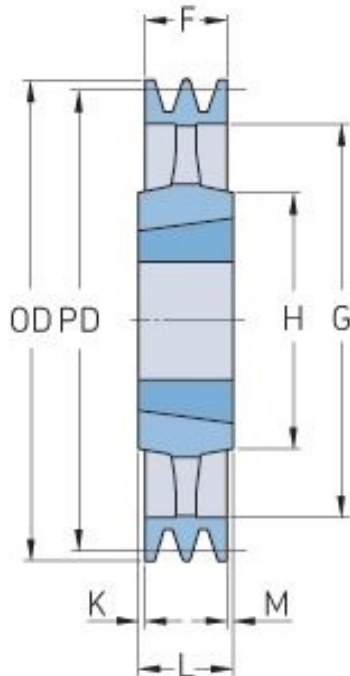

PHP 2SPZ250TB

Pitch diameter (mm)	250
Outside diameter (mm)	254
Pulley type	4
Bushing no.	2012
Min. bore (mm)	14
Max. bore (mm)	50
F (mm)	28
G (mm)	222
K (mm)	2
L (mm)	32
M (mm)	2
H (mm)	100
Weight (kg)	5.4