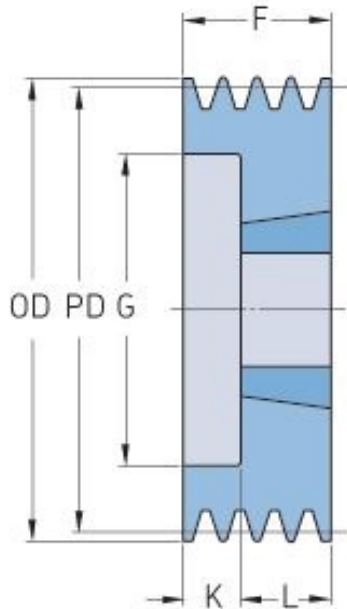

PHP 3SPA95TB

Pitch diameter (mm)	95
Outside diameter (mm)	100.5
Pulley type	6
Bushing no.	1610
Min. bore (mm)	14
Max. bore (mm)	42
F (mm)	50
G (mm)	64
K (mm)	25
L (mm)	25
M (mm)	-
H (mm)	-
Weight (kg)	1.2