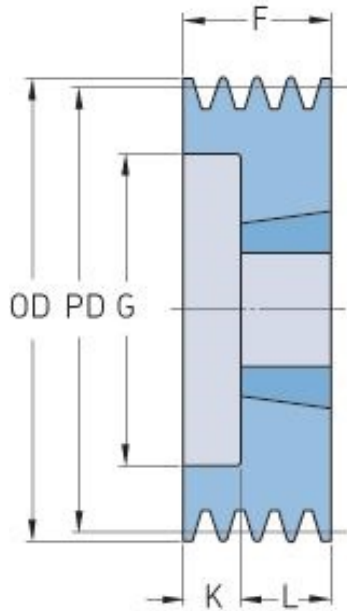

# PHP 3SPA160TB

Pitch diameter (mm)	160
Outside diameter (mm)	165.5
Pulley type	6
Bushing no.	2517
Min. bore (mm)	16
Max. bore (mm)	60
F (mm)	50
G (mm)	126
K (mm)	5
L (mm)	45
M (mm)	-
H (mm)	-
Weight (kg)	4.5