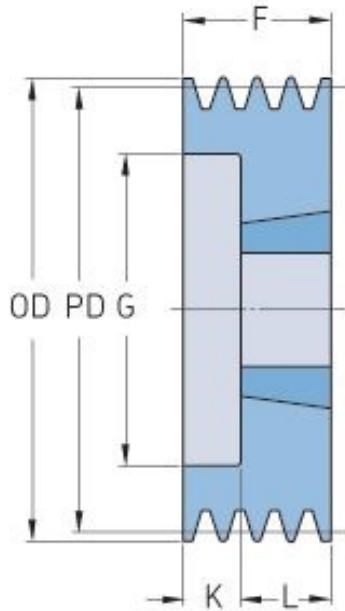

PHP 3SPB100TB

Pitch diameter (mm)	100
Outside diameter (mm)	107
Pulley type	6
Bushing no.	1610
Min. bore (mm)	14
Max. bore (mm)	42
F (mm)	63
G (mm)	62
K (mm)	38
L (mm)	25
M (mm)	-
H (mm)	-
Weight (kg)	0.9