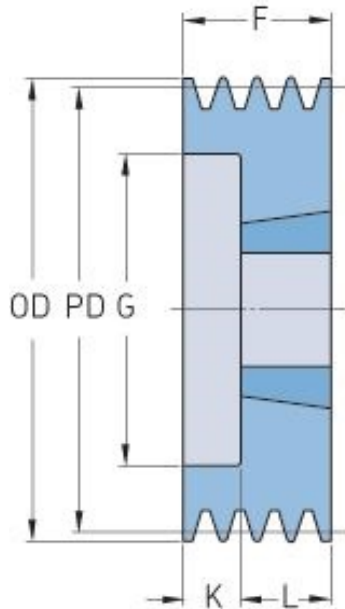

# PHP 3SPB106TB

Pitch diameter (mm)	106
Outside diameter (mm)	113
Pulley type	6
Bushing no.	1610
Min. bore (mm)	14
Max. bore (mm)	42
F (mm)	63
G (mm)	67
K (mm)	38
L (mm)	25
M (mm)	-
H (mm)	-
Weight (kg)	2