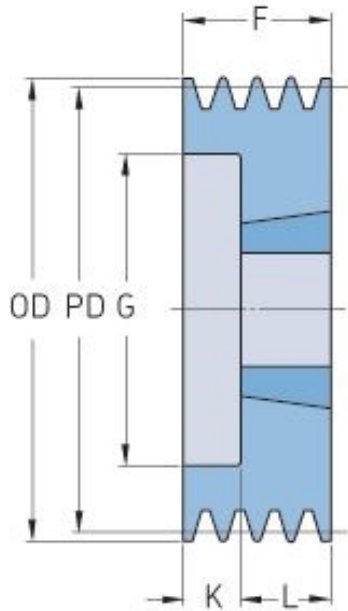

# PHP 3SPB112TB

Pitch diameter (mm)	112
Outside diameter (mm)	119
Pulley type	6
Bushing no.	1610
Min. bore (mm)	14
Max. bore (mm)	42
F (mm)	63
G (mm)	72
K (mm)	38
L (mm)	25
M (mm)	-
H (mm)	-
Weight (kg)	2