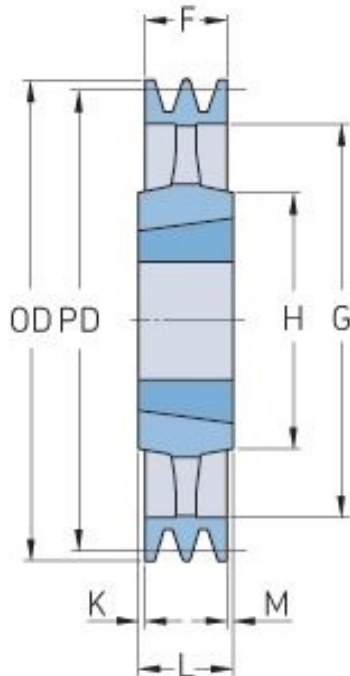

PHP 3SPB400TB

Pitch diameter (mm)	400
Outside diameter (mm)	407
Pulley type	4
Bushing no.	3535
Min. bore (mm)	35
Max. bore (mm)	90
F (mm)	63
G (mm)	357
K (mm)	13
L (mm)	89
M (mm)	13
H (mm)	170
Weight (kg)	25