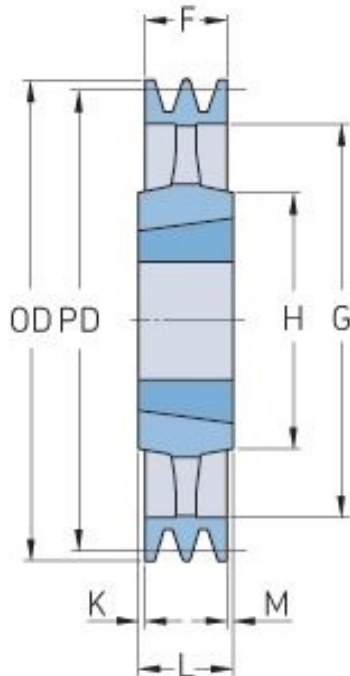

# PHP 3SPB560TB

Pitch diameter (mm)	560
Outside diameter (mm)	567
Pulley type	4
Bushing no.	3535
Min. bore (mm)	35
Max. bore (mm)	90
F (mm)	63
G (mm)	517
K (mm)	-
L (mm)	89
M (mm)	26
H (mm)	170
Weight (kg)	37.2