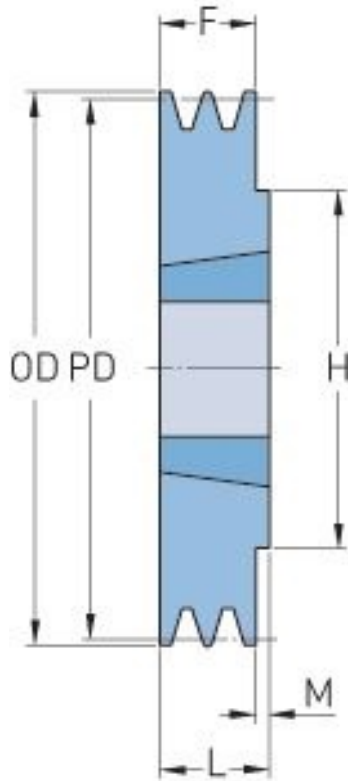

PHP 3SPC280TB

Pitch diameter (mm)	280
Outside diameter (mm)	289.6
Pulley type	1
Bushing no.	3535
Min. bore (mm)	35
Max. bore (mm)	90
F (mm)	85
G (mm)	-
K (mm)	-
L (mm)	89
M (mm)	4
H (mm)	170
Weight (kg)	22.7