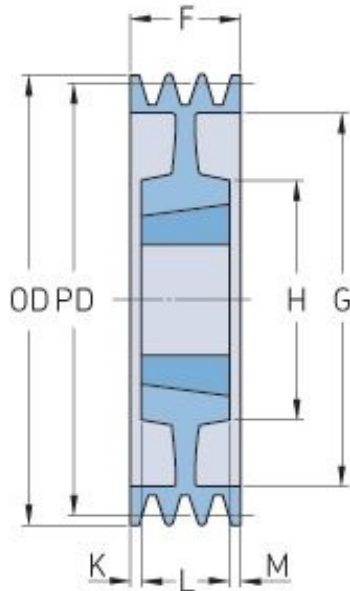

# PHP 3SPC315TB

Pitch diameter (mm)	315
Outside diameter (mm)	324.6
Pulley type	7
Bushing no.	3535
Min. bore (mm)	35
Max. bore (mm)	90
F (mm)	85
G (mm)	264
K (mm)	2
L (mm)	89
M (mm)	2
H (mm)	170
Weight (kg)	22