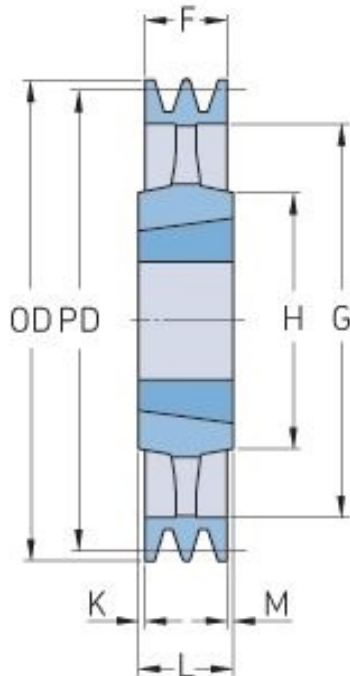

# PHP 3SPC335TB

Pitch diameter (mm)	335
Outside diameter (mm)	344.6
Pulley type	4
Bushing no.	3535
Min. bore (mm)	35
Max. bore (mm)	90
F (mm)	85
G (mm)	284
K (mm)	2
L (mm)	89
M (mm)	2
H (mm)	170
Weight (kg)	24.1