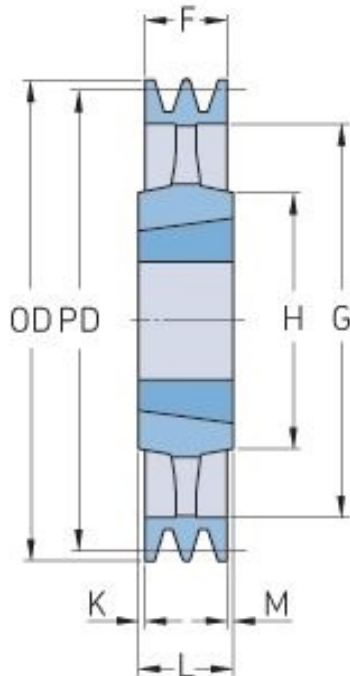

PHP 3SPC400TB

Pitch diameter (mm)	400
Outside diameter (mm)	409.6
Pulley type	4
Bushing no.	3535
Min. bore (mm)	35
Max. bore (mm)	90
F (mm)	85
G (mm)	344
K (mm)	2
L (mm)	89
M (mm)	2
H (mm)	170
Weight (kg)	29.3