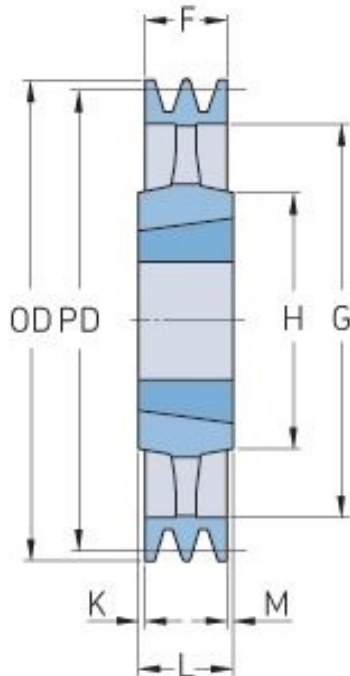

PHP 3SPC560TB

Pitch diameter (mm)	560
Outside diameter (mm)	569.6
Pulley type	4
Bushing no.	3535
Min. bore (mm)	35
Max. bore (mm)	90
F (mm)	85
G (mm)	504
K (mm)	2
L (mm)	89
M (mm)	2
H (mm)	170
Weight (kg)	45.9