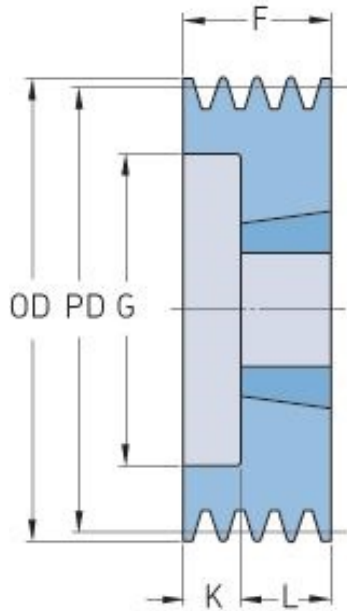

# PHP 3SPZ112TB

Pitch diameter (mm)	112
Outside diameter (mm)	116
Pulley type	6
Bushing no.	2012
Min. bore (mm)	14
Max. bore (mm)	50
F (mm)	40
G (mm)	84
K (mm)	8
L (mm)	32
M (mm)	-
H (mm)	-
Weight (kg)	1.4