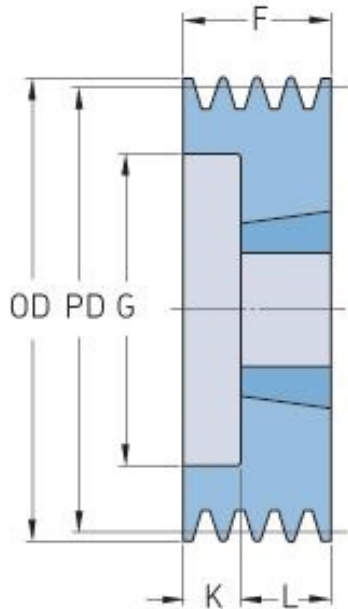

PHP 4SPA90TB

Pitch diameter (mm)	90
Outside diameter (mm)	95.5
Pulley type	6
Bushing no.	1615
Min. bore (mm)	14
Max. bore (mm)	42
F (mm)	65
G (mm)	64
K (mm)	27
L (mm)	38
M (mm)	-
H (mm)	-
Weight (kg)	1.2