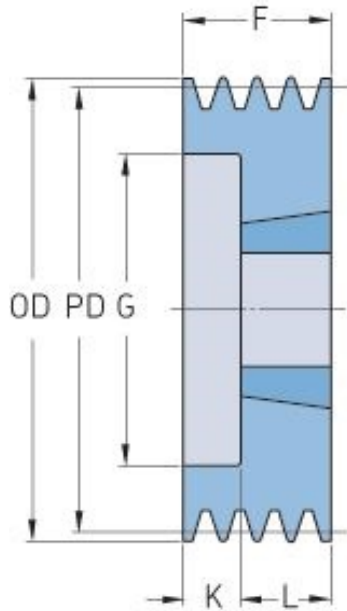

# PHP 4SPA95TB

Pitch diameter (mm)	95
Outside diameter (mm)	100.5
Pulley type	6
Bushing no.	1615
Min. bore (mm)	14
Max. bore (mm)	42
F (mm)	65
G (mm)	64
K (mm)	27
L (mm)	38
M (mm)	-
H (mm)	-
Weight (kg)	1.4