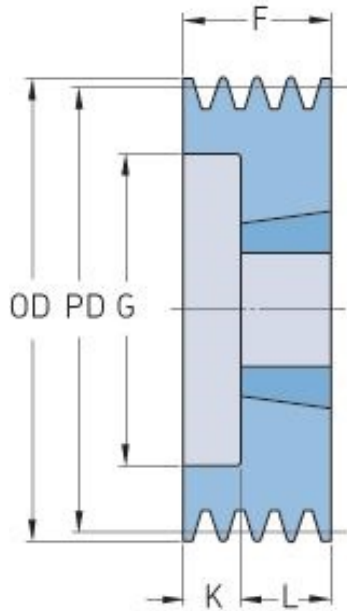

PHP 4SPA112TB

Pitch diameter (mm)	112
Outside diameter (mm)	117.5
Pulley type	6
Bushing no.	2012
Min. bore (mm)	14
Max. bore (mm)	50
F (mm)	65
G (mm)	80
K (mm)	33
L (mm)	32
M (mm)	-
H (mm)	-
Weight (kg)	2