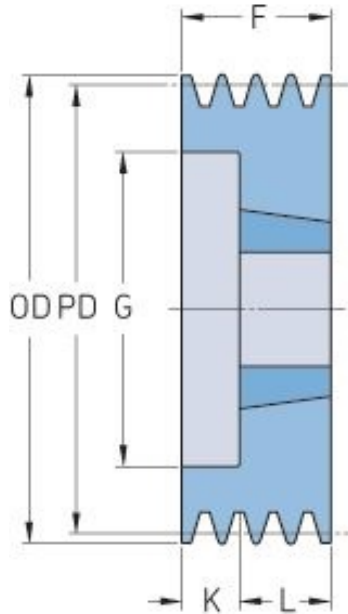

PHP 4SPA125TB

| | |
|-----------------------|-------|
| Pitch diameter (mm) | 125 |
| Outside diameter (mm) | 130.5 |
| Pulley type | 2 |
| Bushing no. | 2012 |
| Min. bore (mm) | 14 |
| Max. bore (mm) | 50 |
| F (mm) | 65 |
| G (mm) | 92 |
| K (mm) | - |
| L (mm) | 32 |
| M (mm) | 33 |
| H (mm) | - |
| Weight (kg) | 2.7 |