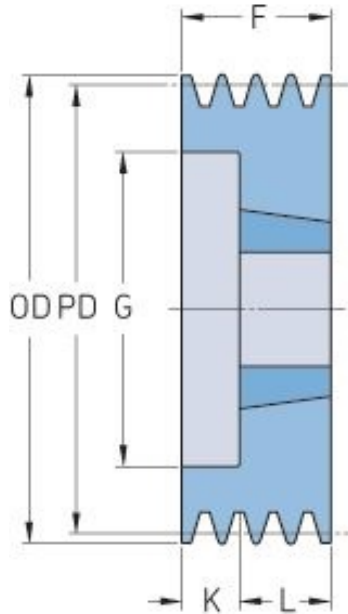

PHP 4SPA160TB

Pitch diameter (mm)	160
Outside diameter (mm)	165.5
Pulley type	2
Bushing no.	2517
Min. bore (mm)	16
Max. bore (mm)	60
F (mm)	65
G (mm)	126
K (mm)	-
L (mm)	45
M (mm)	20
H (mm)	-
Weight (kg)	5.1